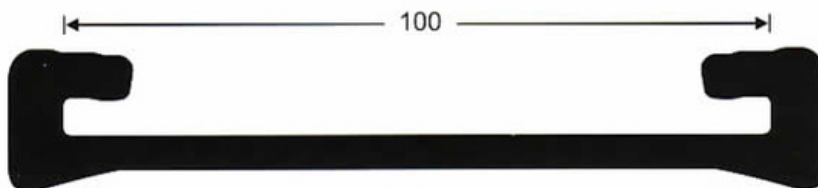

TS 75* – EPDM
TS 75NBR – NITRILE

TS 100 – NITRILE
25 METRE COIL