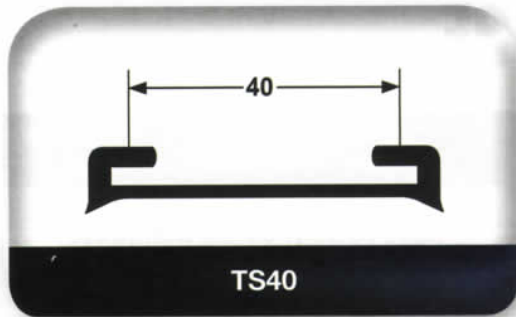

TANK STRAPS

Supplied in 50m coils.

TS 20NBR* – NITRILE

TS 25 – EPDM
 TS 25NBR* – NITRILE

TS 35* – EPDM

TS 40 – EPDM
 TS 40NBR – NITRILE

TS 45 – EPDM
 TS 45NBR – NITRILE

TS 50 – EPDM
 TS 50NBR – NITRILE

TS 52* – EPDM
 TS 52NBR* – NITRILE

TS HTS63 – NITRILE

TS 75* – EPDM
 TS 75NBR – NITRILE

TS 100 – NITRILE
 25 METRE COIL