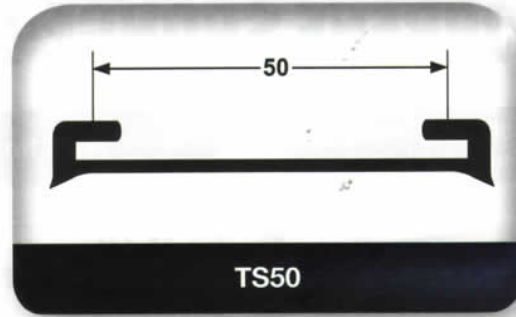

TANK STRAPS

Supplied in 50m coils.

TS 20NBR* – NITRILE

TS 25 – EPDM
 TS 25NBR* – NITRILE

TS 35* – EPDM

TS 40 – EPDM
 TS 40NBR – NITRILE

TS 45 – EPDM
 TS 45NBR – NITRILE

TS 50 – EPDM
 TS 50NBR – NITRILE

TS 52* – EPDM
 TS 52NBR* – NITRILE

TS HTS63 – NITRILE

TS 75* – EPDM
 TS 75NBR – NITRILE

TS 100 – NITRILE
 25 METRE COIL