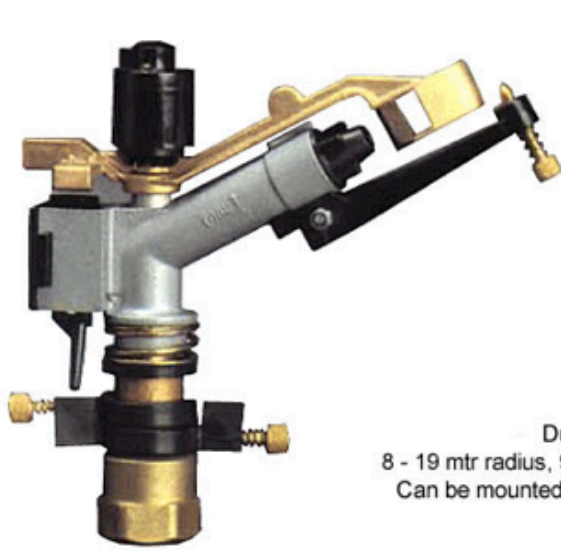

Small Impact Sprinklers & Mine Dust Suppressors

Durable & Precise
8 - 19 mtr radius, 9 - 100 litres per minute flow rate
Can be mounted on stands, trolleys, or pipework

Model	Base Size mm	Primary Nozzle mm	Secondary Nozzle mm	Radius Mets	Flow LPM	IB ORDER CODE
Funny (FC)	25 BSPF	5-9mm		12.5-19.5	20-100	214200
Funny (PC)	25 BSPF	5-9mm		12.5-19.5	20-100	214205
Spring (FC)	25 BSPF	5-9mm	5mm	12.5-19.5	20-100	214208
Zenith Teso 6 deg	25 BSPF	4-6mm	3mm or 5mm	7.5-11	12-57	214212
Zenith (FC)						
Jumbo 6 deg (PC)	25 BSPF	5-7mm		8-12	20-60	214220
Jumbo (PC)	25 BSPF	5-7mm		8-12	20-60	214224
Silver (PC)	20 BSPM	4-7mm		11-17	12-60	214245
Koala (FC)	20 BSPM	3.5-5mm	2-4mm	9.5-16.5	14.2-35	214230
Koala (PC)	20 BSPM	3.5-5mm	2-4mm	9.5-16.5	14.2-35	214240
Junior (FC)	12 BSPM	4mm		10-13.5	9-15	214250
Junior (PC)	12 BSPM	4mm		10-13.5	9-15	214260