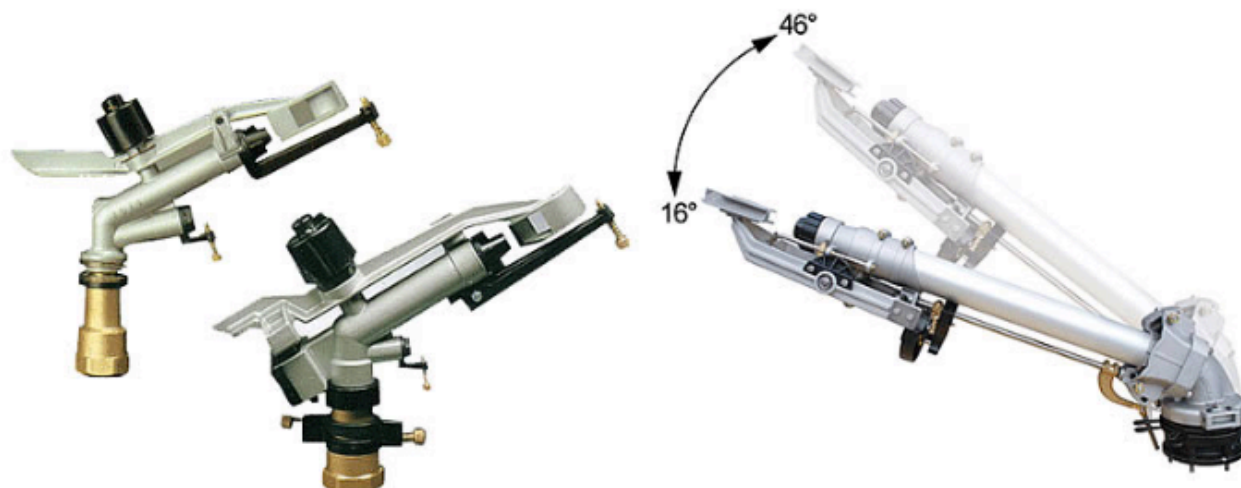

IRRIGATION SPRINKLERS & CANNONS, MINE DUST SUPPRESSANT SPRINKLERS

We have a large range of trusted irrigation water sprinklers for broadacre farming and mine dust suppressing. Mounted onto hard hose irrigator configurations or free standing, these sprinklers operate from small to large flows of up to 4566 litres per minute

Small Impact Sprinklers & Mine Dust Suppressors

Durable & Precise
8 - 19 mtr radius, 9 - 100 litres per minute flow rate
Can be mounted on stands, trolleys, or pipework

Model	Base Size mm	Primary Nozzle mm	Secondary Nozzle mm	Radius Mets	Flow LPM	IB ORDER CODE
Funny (FC)	25 BSPF	5-9mm		12.5-19.5	20-100	214200
Funny (PC)	25 BSPF	5-9mm		12.5-19.5	20-100	214205
Spring (FC)	25 BSPF	5-9mm	5mm	12.5-19.5	20-100	214208
Zenith Teso 6 deg	25 BSPF	4-6mm	3mm or 5mm	7.5-11	12-57	214212
Zenith (FC)						
Jumbo 6 deg (PC)	25 BSPF	5-7mm		8-12	20-60	214220
Jumbo (PC)	25 BSPF	5-7mm		8-12	20-60	214224
Silver (PC)	20 BSPM	4-7mm		11-17	12-60	214245
Koala (FC)	20 BSPM	3.5-5mm	2-4mm	9.5-16.5	14.2-35	214230
Koala (PC)	20 BSPM	3.5-5mm	2-4mm	9.5-16.5	14.2-35	214240
Junior (FC)	12 BSPM	4mm		10-13.5	9-15	214250
Junior (PC)	12 BSPM	4mm		10-13.5	9-15	214260