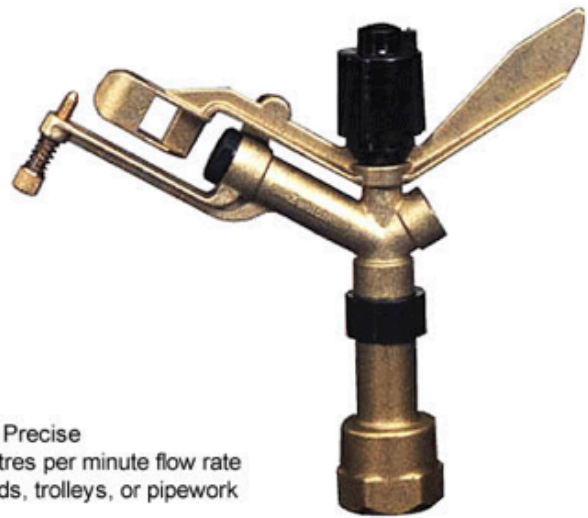

IRRIGATION SPRINKLERS & CANNONS, MINE DUST SUPPRESSANT SPRINKLERS

We have a large range of trusted irrigation water sprinklers for broadacre farming and mine dust suppressing. Mounted onto hard hose irrigator configurations or free standing, these sprinklers operate from small to large flows of up to 4566 litres per minute

Small Impact Sprinklers & Mine Dust Suppressors

Durable & Precise
8 - 19 mtr radius, 9 - 100 litres per minute flow rate
Can be mounted on stands, trolleys, or pipework

Model	Base Size mm	Primary Nozzle mm	Secondary Nozzle mm	Radius Mets	Flow LPM	IB ORDER CODE
Funny (FC)	25 BSPF	5-9mm		12.5-19.5	20-100	214200
Funny (PC)	25 BSPF	5-9mm		12.5-19.5	20-100	214205
Spring (FC)	25 BSPF	5-9mm	5mm	12.5-19.5	20-100	214208
Zenith Teso 6 deg	25 BSPF	4-6mm	3mm or 5mm	7.5-11	12-57	214212
Zenith (FC)						
Jumbo 6 deg (PC)	25 BSPF	5-7mm		8-12	20-60	214220
Jumbo (PC)	25 BSPF	5-7mm		8-12	20-60	214224
Silver (PC)	20 BSPM	4-7mm		11-17	12-60	214245
Koala (FC)	20 BSPM	3.5-5mm	2-4mm	9.5-16.5	14.2-35	214230
Koala (PC)	20 BSPM	3.5-5mm	2-4mm	9.5-16.5	14.2-35	214240
Junior (FC)	12 BSPM	4mm		10-13.5	9-15	214250
Junior (PC)	12 BSPM	4mm		10-13.5	9-15	214260