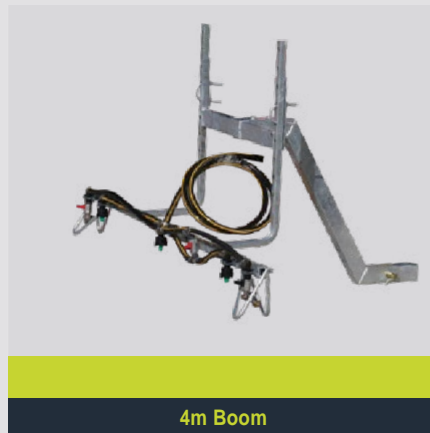

SPRAY ACCESSORIES

SPRAY BOOMS For Firebreaks, Rough Country Spraying & Locust Control

Versatile Boom

- ◆ 1.2 metre compact boom
- ◆ Sprays 4 metre swath width
- ◆ Compatible with any spot sprayer with pump - 6.5 L/min or more
- ◆ Taps for 7-way nozzle control
- ◆ Versatility of spraying options

4m Boom

Sprays up to 4 metres
SKU: ABVL040

4m Boom

Haymen Reese Goose neck attachment
with Versatile Boom
SKU: ABVL040-GN

Economy Booms

2 Metre Boom

2m Spray width
SKU: ABS020

3 Metre Boom