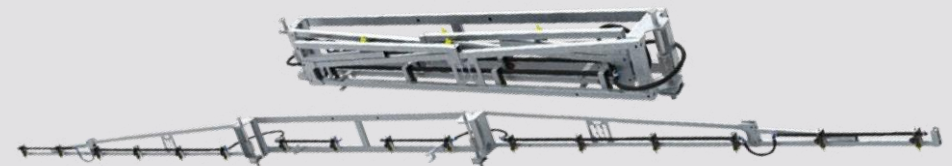

8m Boom

Galvanised Boom with Nozzle Protection

SKU: ABM080