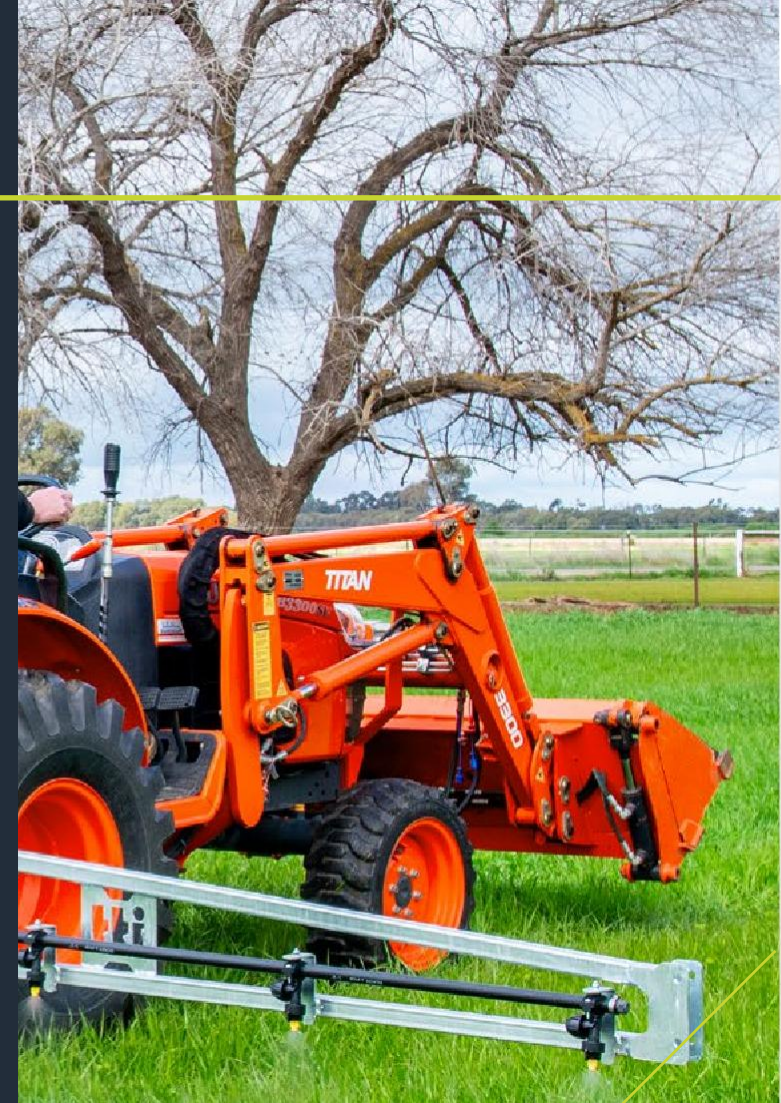

1800 816 277

LinkOn™

3-Point Linkage Professional Sprayers

Hook up and go with TTI's LinkOn™ Plus Sprayer Range.

From small acreage farms to large scale operations, TTI's range of 3 point linkage boom sprayers are the perfect choice to get your boom spraying done on time using your tractor.