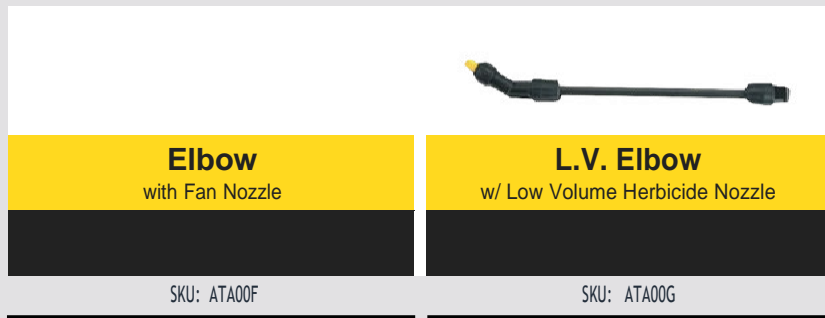

SKU: ATA00A

SET AND FORGET
PRESSURE CONTROL

SIMPLE TO USE
ACCURATE SPRAYING
TOUGH & DURABLE

inter ACCESSORIES

Herbicide Spray Nozzles

Consistent application rates for spraying

Elbow
with Fan Nozzle

SKU: ATA00F