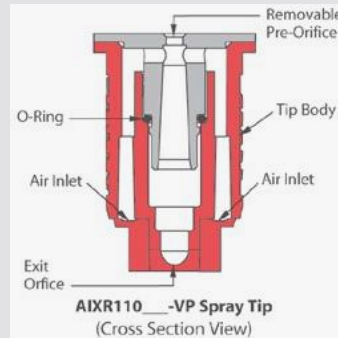

SKU	DESCRIPTION	COLOUR
CNSAIXR110015X10	Air induction XR Flat Spray Tips (PACK of 10)	
CNSAIXR110020X10		
CNSAIXR110025X10		
CNSAIXR110030X10		
CNSAIXR110040X10		
CNSAIXR110050X10		
CNSAIXR110060X10