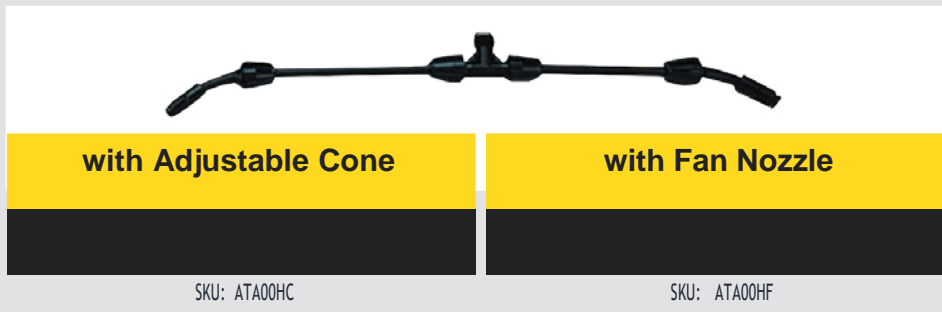

with Adjustable Cone

SKU: ATA00HC

with Fan Nozzle

SKU: ATA00HF