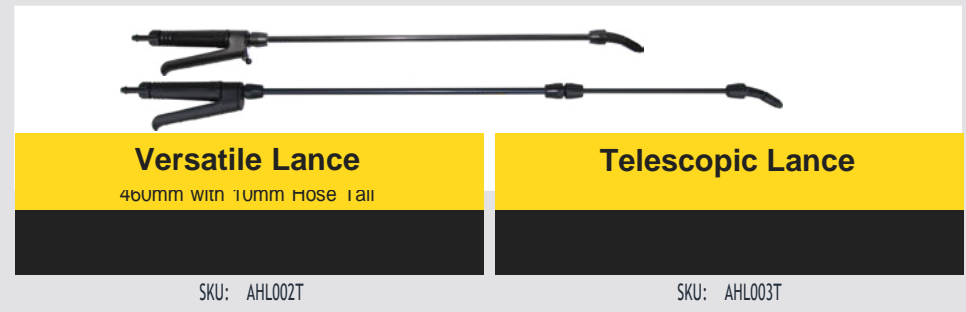

Flexible Pipe
250mm Long

SKU: ATA00I

Flexible Double Nozzle

Tubes can be manually moulded for specialised spraying requirements. Two models available, one with adjustable cone nozzles (H) and one with fan nozzles (HF)

Used for basal bark spraying and ant block treatments

with Adjustable Cone

SKU: ATA00HC

with Fan Nozzle

SKU: ATA00HF

Telescopic Lance

Gives your sprayer extendible length to reach hard to access areas.

Versatile Lance
460mm with 10mm Hose Tail

SKU: AHL002T

Telescopic Lance

SKU: AHL003T

inter ACCESSORIES

Spray Booms

Three boom types to choose from to speed up your ground coverage. Lightweight for ease of use.

Extendable Double
1m Nozzle Boom

SKU: ATA00RF