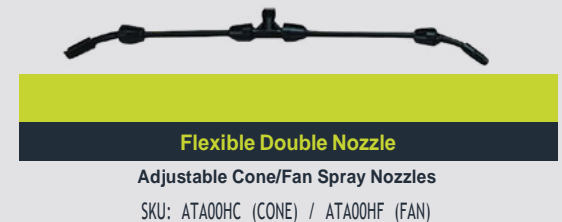

Flexible Double Nozzle

Adjustable Cone/Fan Spray Nozzles
SKU: ATA00HC (CONE) / ATA00HF (FAN)