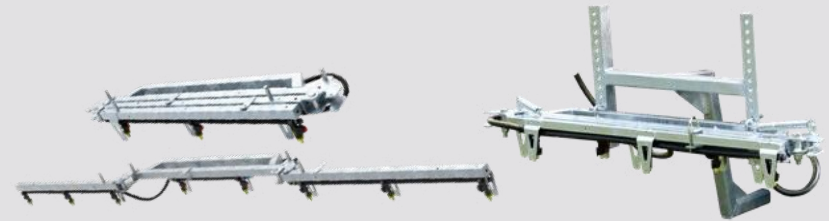

Fitted with
TeeJet Air Induction Nozzles

4m Boom

Galvanised Boom with
Nozzle Protection

SKU: ABM040

4m Boom with Goose Neck

4m Folding Boom with
Hayman Reece Attachment

SKU: ABM040-GN

6m Boom