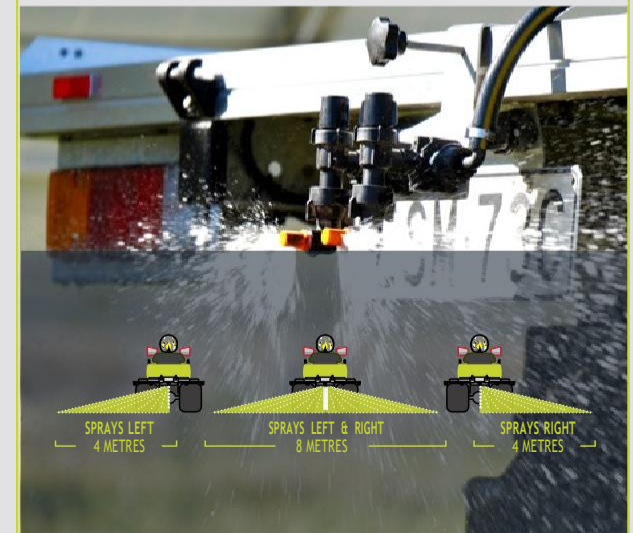

- Universal Stainless Steel Tailgate Mounting Bracket
- Ideal for fence lines, orchard, blanket and end row spraying
- Excellent Drift Control
- Min Pump Capacity Required: 11.4L/min
- Recommended spray pressure range: 20-60 PSI (1.5-4 bar)