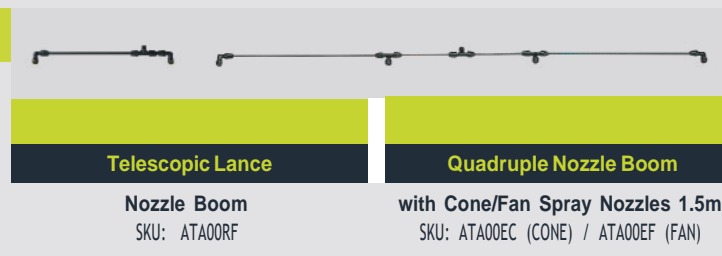

Economy Lance

with 10mm Hose Barb
Length: 850mm
SKU: AHL009

Nozzle Replacement

SKU: CPLP009N

Telescopic Lance

- Lightweight lance with long reach for trees and bushes
- Very easily adjusted
- Maximum pressure: 10 bar (145 psi)
- Overall length: from 710 to 1150mm
- Compatible with Inter accessories as shown
- 10mm hosetail

Telescopic Lance

with 10mm Hose Tail
Length: 760mm
SKU: AHL003T

Nozzle Replacement

SKU: CGP726

Spray Booms

- Three boom types to choose from to speed up your ground coverage.
- Lightweight for ease of use.

Telescopic Lance

Nozzle Boom
SKU: ATA00RF

Quadruple Nozzle Boom

with Cone/Fan Spray Nozzles 1.5m
SKU: ATA00EC (CONE) / ATA00EF (FAN)

Spray Hoods

- Hit your target every time without collateral damage, with the Inter Elite Spray Hoods.