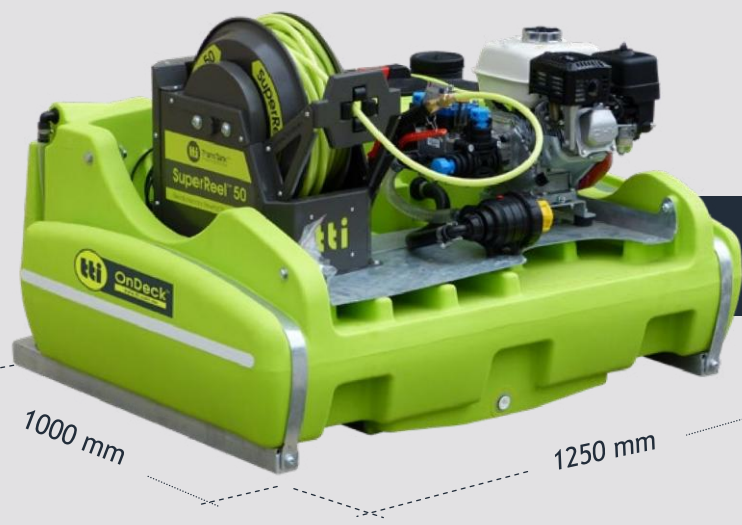

NEW!

Possibly the most unique and well-designed UTV Sprayer, the OnDeck™ suits the ever growing UTV market.

The 300L model comes in a clever choice of pump, motor and hose reel combinations. From weed spraying to firefighting, the OnDeck range is sure to be a valuable investment.

FULLY DRAINABLE SUMP TANK

INTEGRATED FRESH WATER TANK

COMPACT
SEE PAGE 44 →

STANDARD
SEE PAGE 49 →

KEY FEATURES

Fully-drainable Tank with tie-down provisions & integrated lifting handles

Pressure regulator with gauge & bypass system

Integrated freshwater bottle & tap for hand-washing

Galvanised Forkable Steel Frame

OnDeck™

STANDARD

Purpose-Built Sprayer for UTVs

Fits UTVs including:

Dim (LWH): 1000 x 1250 x 600mm

BOOM & SOLENOID OPTIONS