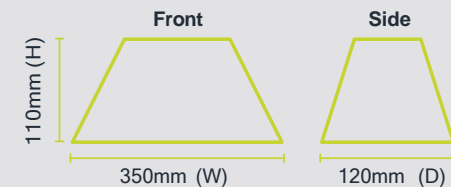

Rectangular Spray Shield Kit to suit Powerjet Spray Gun