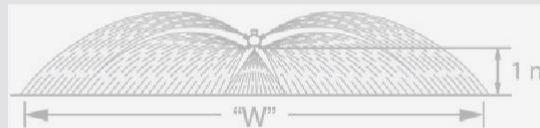

BoomJet

Boomless Brass Nozzle;
0.91kg

SKU: SEE TABLE