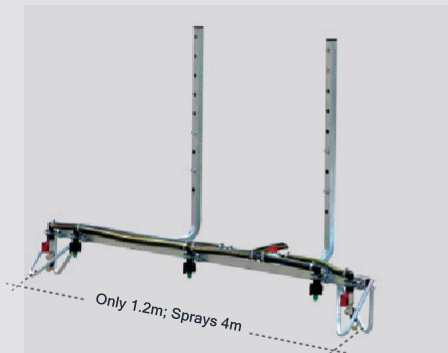

4m Boom

Sprays up to 4 metres
SKU: ABVL040

4m Boom

Haymen Reese Goose neck attachment
with Versatile Boom
SKU: ABVL040-GN

Economy Booms

2 Metre Boom

2m Spray width
SKU: ABS020

3 Metre Boom