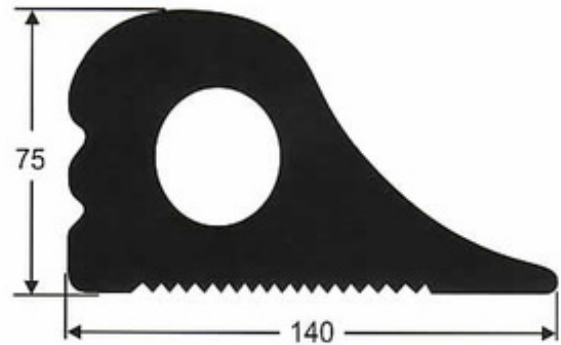

WC TRI  
MOULDED STEPPED WHEEL CHOCK

WC TRIRC08  
MOULDED LARGE WHEEL CHOCK

WC MLD264  
205L X 100H X 120W  
MOULDED WHEEL CHOCK

WC MED  
155 X 130 X 150  
(available in custom widths)

WC CAR1792  
140 X 75 X 100  
(available in custom widths)

WC LARGE  
245 X 150 X 150  
(available in custom widths)