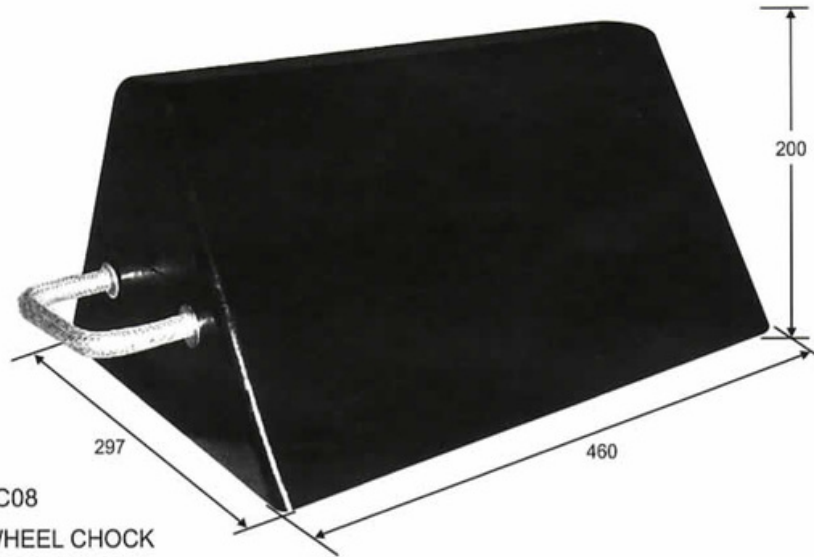

WC TRI  
MOULDED STEPPED WHEEL CHOCK

WC TRIRC08  
MOULDED LARGE WHEEL CHOCK

WC MLD264  
205L X 100H X 120W  
MOULDED WHEEL CHOCK

WC MED  
155 X 130 X 150  
(available in custom widths)

WC CAR1792  
140 X 75 X 100  
(available in custom widths)

WC LARGE  
245 X 150 X 150  
(available in custom widths)