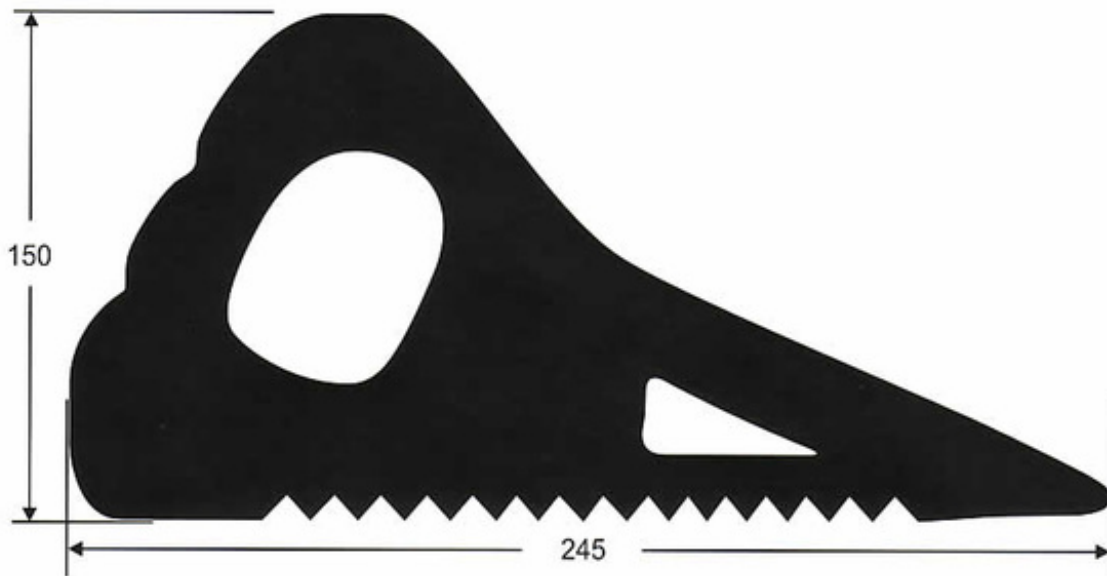

WC TRI  
MOULDED STEPPED WHEEL CHOCK

WC TRIRC08  
MOULDED LARGE WHEEL CHOCK

WC MLD264  
205L X 100H X 120W  
MOULDED WHEEL CHOCK

WC MED  
155 X 130 X 150  
(available in custom widths)

WC CAR1792  
140 X 75 X 100  
(available in custom widths)

WC LARGE  
245 X 150 X 150  
(available in custom widths)