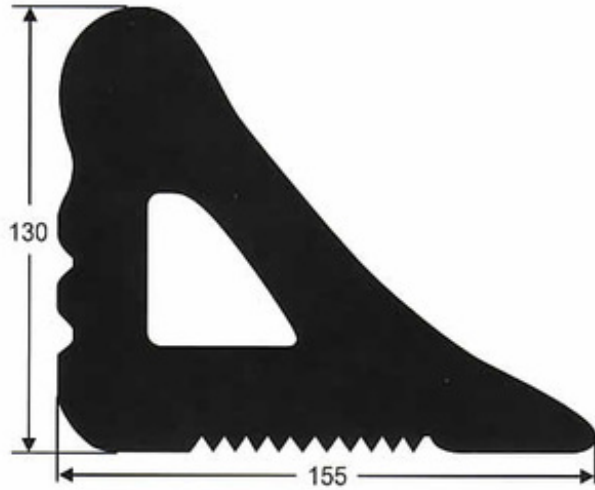

WC TRI  
MOULDED STEPPED WHEEL CHOCK

WC TRIRC08  
MOULDED LARGE WHEEL CHOCK

WC MLD264  
205L X 100H X 120W  
MOULDED WHEEL CHOCK

WC MED  
155 X 130 X 150  
(available in custom widths)

WC CAR1792  
140 X 75 X 100  
(available in custom widths)

WC LARGE  
245 X 150 X 150  
(available in custom widths)