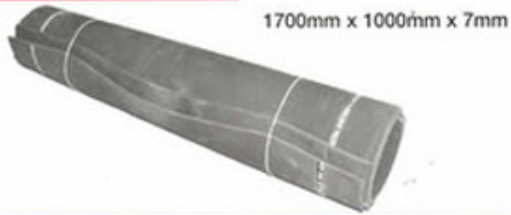

Electrical Insulating

Anti Static Rubber Sheet

1000mm width x 2mm thick
computer desks

Anti Vibration Strip

ROLLS RUBBER STRIPS

Rubber Wheel Chocks

Docking Rubbers

Safety Mat

Black 910mm x 1500mm x 12mm ramp edge

Red neoprene food grade
910mm x 1500mm x 12mm
ramp edge

Interlocking Rubber Mat

Black 700mm x 800mm x 12mm
individually edged
centre mat
end mat

Ergonomic Rubber

Black edged cushion trend
workstations, shop checkouts
910mm x 620mm
1000mm x 150mm

Heavy Duty Black Rubber

D150 rubber mat black
1500 x 1000mm x 23mm