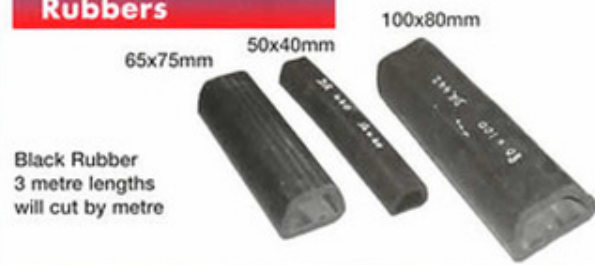

Electrical Insulating

Anti Static Rubber Sheet

1000mm width x 2mm thick
computer desks

Anti Vibration Strip

ROLLS RUBBER STRIPS

Rubber Wheel Chocks

Docking Rubbers

Safety Mat

Black 910mm x 1500mm x 12mm ramp edge

Red neoprene food grade
910mm x 1500mm x 12mm
ramp edge

Interlocking Rubber Mat

Black 700mm x 800mm x 12mm
individually edged
centre mat
end mat

Ergonomic Rubber

Black edged cushion trend
workstations, shop checkouts
910mm x 620mm
1000mm x 150mm

Heavy Duty Black Rubber

D150 rubber mat black
1500 x 1000mm x 23mm