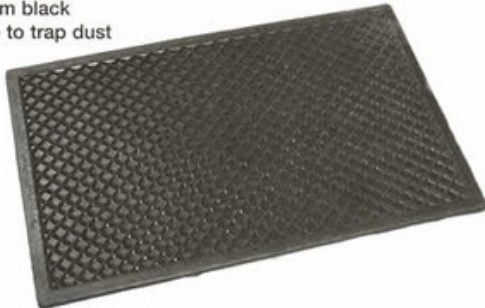

Rialto

Black Rubber
710mm x 420mm x 12mm thick ramped

Big Rib Black Rubber

1500mm width x 3mm thick
1830mm width x 5mm thick
anti-slip, ramps, floors,
van trays

Vehicle

540 x 360mm black
honeycomb to trap dust

Marble Rubber Flooring

Widths 1000mm,
1200mm, 2000mm
3mm thick
assorted colours
flooring, bench tops,
bus flooring

Insertion Rubber Sheet

Width 1200mm black
thickness 1.5m, 3m,
4.5m, 6m, 10m
gaskets, packings
also white 6mm thick
for mud flaps

Neoprene sheet
width 1200mm black
thickness 1.5mm, 3mm
4.5mm, 6mm
oil and fuel resistant

Skirting Rubber

black
widths 100mm, 150mm
10mm, 12mm thick