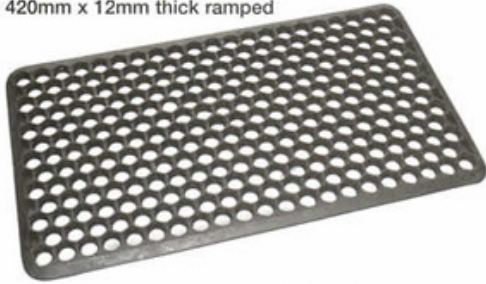

Rialto

Black Rubber
710mm x 420mm x 12mm thick ramped

Big Rib Black Rubber

1500mm width x 3mm thick
1830mm width x 5mm thick
anti-slip, ramps, floors,
van trays

Vehicle

540 x 360mm black
honeycomb to trap dust

Marble Rubber Flooring

Widths 1000mm,
1200mm, 2000mm
3mm thick
assorted colours
flooring, bench tops,
bus flooring

Insertion Rubber Sheet

Width 1200mm black
thickness 1.5m, 3m,
4.5m, 6m, 10m
gaskets, packings
also white 6mm thick
for mud flaps

Neoprene sheet
width 1200mm black
thickness 1.5mm, 3mm
4.5mm, 6mm
oil and fuel resistant

Skirting Rubber

black
widths 100mm, 150mm
10mm, 12mm thick