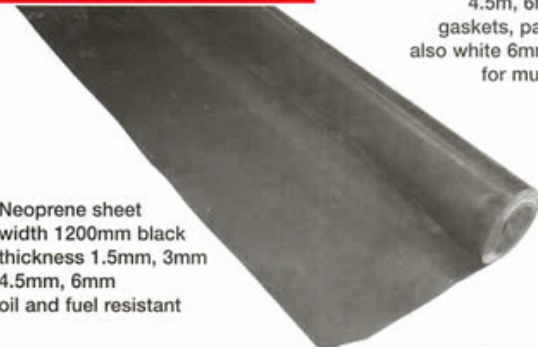

Rialto

Black Rubber
710mm x 420mm x 12mm thick ramped

Big Rib Black Rubber

1500mm width x 3mm thick
1830mm width x 5mm thick
anti-slip, ramps, floors,
van trays

Vehicle

540 x 360mm black
honeycomb to trap dust

Marble Rubber Flooring

Widths 1000mm,
1200mm, 2000mm
3mm thick
assorted colours
flooring, bench tops,
bus flooring

Insertion Rubber Sheet

Width 1200mm black
thickness 1.5m, 3m,
4.5m, 6m, 10m
gaskets, packings
also white 6mm thick
for mud flaps

Neoprene sheet
width 1200mm black
thickness 1.5mm, 3mm
4.5mm, 6mm
oil and fuel resistant

Skirting Rubber

black
widths 100mm, 150mm
10mm, 12mm thick