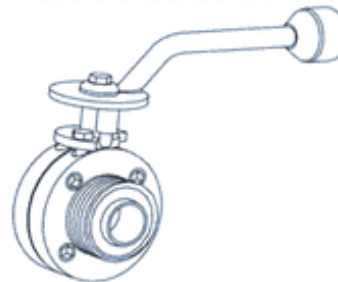

BSP 1pce RED BORE BALL VALVE

(BV1)

SIZE

6mm
9mm
12mm
18mm
25mm
31mm
38mm
50mm

BSP 3 WAY BALL VALVE

(BV3W)

SIZE

12mm
18mm
25mm
31mm
38mm
50mm

Available in 'L' port & 'T' port.

BSP 2pce FULL BORE BALL VALVE

(BV2)

SIZE

6mm
9mm
12mm
18mm
25mm
31mm
38mm
50mm
63mm
76mm

2" HYGENIC BALL VALVE

BSP 3pce FULL BORE BALL VALVE

(BV3)

SIZE

6mm
9mm
12mm
18mm
25mm
31mm
38mm
50mm
63mm
76mm
100mm

3" HYGENIC BALL VALVE

B/W 3pce FULL BORE BALL VALVE

(BV8W)

SIZE

12mm
18mm
25mm
38mm
50mm