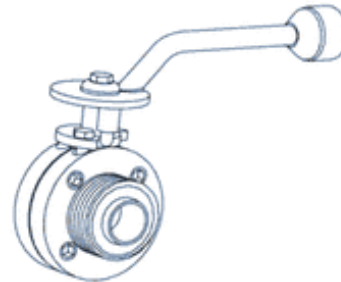

BSP 1pce RED BORE BALL VALVE

(BV1)

SIZE

6mm
9mm
12mm
18mm
25mm
31mm
38mm
50mm

BSP 3 WAY BALL VALVE

(BV3W)

SIZE

12mm
18mm
25mm
31mm
38mm
50mm

Available in 'L' port & 'T' port.

BSP 2pce FULL BORE BALL VALVE

(BV2)

SIZE

6mm
9mm
12mm
18mm
25mm
31mm
38mm
50mm
63mm
76mm

2" HYGENIC BALL VALVE

BSP 3pce FULL BORE BALL VALVE

(BV3)

SIZE

6mm
9mm
12mm
18mm
25mm
31mm
38mm
50mm
63mm
76mm
100mm

3" HYGENIC BALL VALVE

B/W 3pce FULL BORE BALL VALVE

(BV8W)

SIZE

12mm
18mm
25mm
38mm
50mm