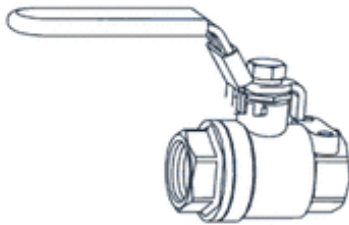

BSP 1pce RED BORE BALL VALVE

(BV1)

SIZE

6mm
9mm
12mm
18mm
25mm
31mm
38mm
50mm

BSP 3 WAY BALL VALVE

(BV3W)

SIZE

12mm
18mm
25mm
31mm
38mm
50mm

Available in 'L' port & 'T' port.

BSP 2pce FULL BORE BALL VALVE

(BV2)

SIZE

6mm
9mm
12mm
18mm
25mm
31mm
38mm
50mm
63mm
76mm

2" HYGENIC BALL VALVE

BSP 3pce FULL BORE BALL VALVE

(BV3)

SIZE

6mm
9mm
12mm
18mm
25mm
31mm
38mm
50mm
63mm
76mm
100mm

3" HYGENIC BALL VALVE

B/W 3pce FULL BORE BALL VALVE

(BV8W)

SIZE

12mm
18mm
25mm
38mm
50mm