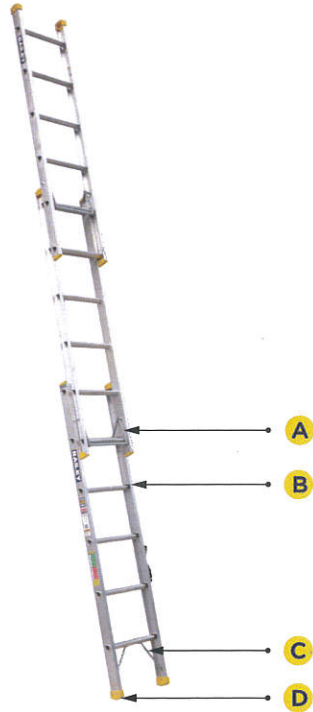

#### CONSTRUCTION METHOD

The new Punchlock construction improves resistance to ladder bounce and side sway providing a superior climbing experience.

#### HEIGHT EXTENSION

The increase in extended ladder length increases reach height to 5.39m while the decrease in closed ladder length makes it easier to store and transport.

\*Ladder height and reach height both approximate. Assumes a 1.7m tall person with a 30cm reach.