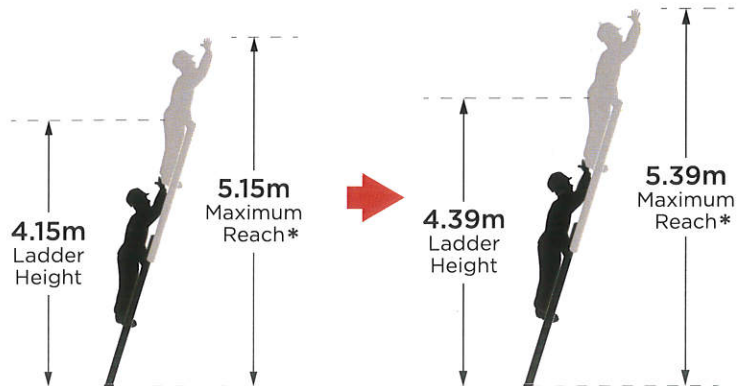

#### HEIGHT EXTENSION

The increase in extended ladder length increases reach height to 5.39m while the decrease in closed ladder length makes it easier to store and transport.

\*Ladder height and reach height both approximate. Assumes a 1.7m tall person with a 30cm reach.