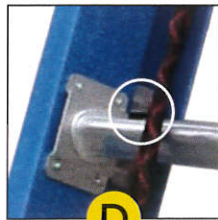

D

EZY-GLIDE

The new "Ezy-Glide" rung wear pads protect the rungs and make it easier to open and close the ladder.