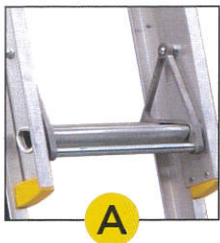

#### HEIGHT EXTENSION

The increase in extended ladder length increases reach height to 5.39m while the decrease in closed ladder length makes it easier to store and transport.

\*Ladder height and reach height both approximate. Assumes a 1.7m tall person with a 30cm reach.