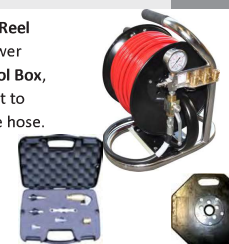

#### Wet/Dry Vacs ... SUPER SUCKERS p 99

Pick up waste water or use for vehicle detailing

- VF13 10 litres **\$460**
- VC44 30 litres **\$519**
- VC61 50 litres **\$777**
- VC72 75 litres **\$961**

#### Drain Cleaning Kit, SAFE & SIMPLE p 73

Includes Aussie Viper Mini Reel with 60 metres of 3/16" sewer hose. Full Aussie Jettors Tool Box, including quick coupler to fit to end of blaster high pressure hose. Includes Safety Plate.