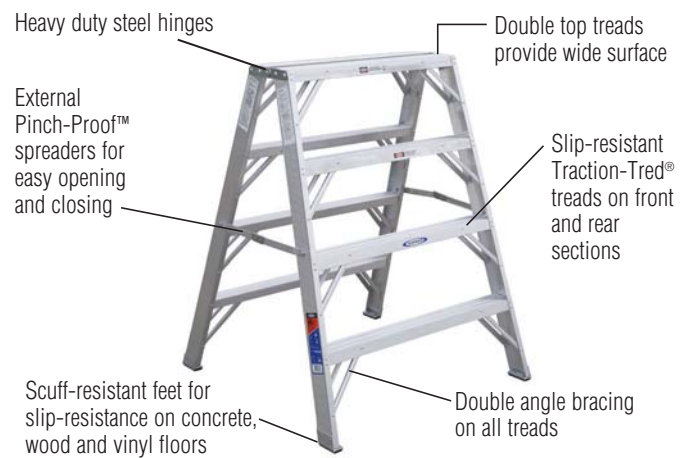

SSA00AZSERIES

170kg LOAD RATING **HEAVY INDUSTRIAL** DUTY RATING

STYLE: Aluminium Step Stand

SPECIFICATIONS

Model No.	Size	Approx. Width	Approx. Spread	Approx. Volume Per Unit	Approx. Shipping Wt.
SSA02AZ	0.6 m	0.43 m	0.53 m	0.07 m ³	7.3 kg
SSA03AZ	0.9 m	0.48 m	0.70 m	0.11 m ³	9.5 kg

DIMENSIONS

Top:	22 cm x 35.5 cm	Treads:	15.25 cm wide
Front Stiles:	15.25 cm wide	Rear Stiles:	4.75 cm wide
Front Flange:	2.85 cm wide	Rear Flange:	3 cm wide

TW374-30AZMODEL

135kg LOAD RATING **INDUSTRIAL** DUTY RATING

STYLE: Aluminium Multi-Use Portable Work Stand

- Extra-wide for versatile use as a work stand or material support.
- Lightweight and portable.

SPECIFICATIONS

Model No.	Size	Approx. Width	Approx. Spread	Approx. Volume Per Unit	Approx. Shipping Wt.
TW374-30AZ	1.2 m	0.92 m	0.91 m	0.22 m ³	4.98 kg

SPECIFICATIONS

Model No.	Size	Approx. Width	Approx. Spread	Approx. Volume Per Unit	Approx. Shipping Wt.
150BAZ	0.6 m	0.43 m	0.48 m ³	0.05 m ³	2.5 kg

DIMENSIONS

Top:	15 cm x 32 cm	Treads:	8 cm wide
Front Stiles:	8 cm wide	Rear Stiles:	2.75 cm wide
Front Flange:	2.25 cm wide	Rear Flange:	2.5 cm wide